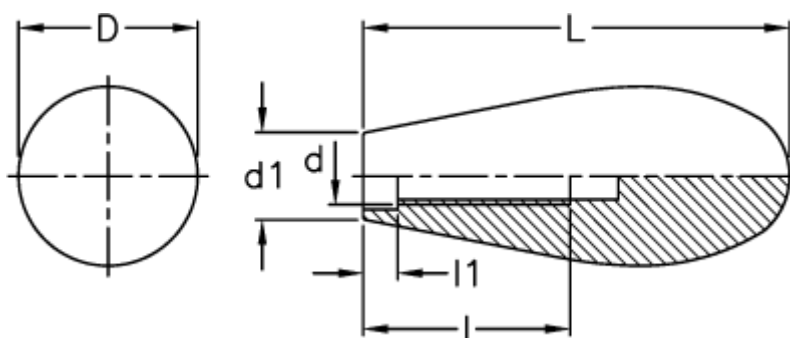

# Data Sheet

Article number: 2304019301

Description: E+G Handle  
I.137/70-M8

## Measures

d = M8

D = 29

d1 = 14

l = 45

L = 69

l1 = 10